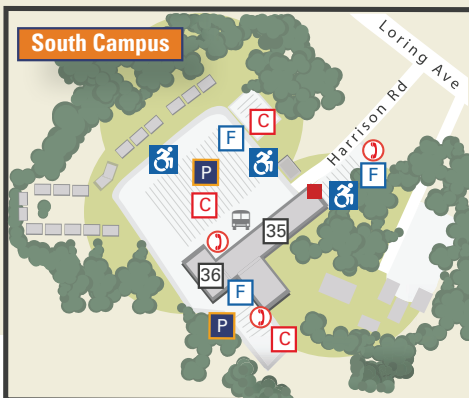

North Campus

- Sullivan Building (SB)
School of Graduate Studies
McKeown School of Education
School of Continuing and Professional Studies
- Administration Building (ADM) / Human Resources
- 331 Lafayette Street
Admissions / Campus Tours
President's Office
Advancement Office
- Gordon Center for Creative and Performing Arts
- North Campus Café / SSU Bookstore (Upper Level)
- Meier Hall (MH) / College of Arts and Sciences
- Peabody Residence Hall (PH)
- North Campus Parking Garage
- Berry Library and Learning Commons (BL)
- Ellison Campus Center (ECC) / Alumni Plaza
- North Campus Quad / McKeown Plaza
- Horace Mann Building (Temporarily Closed)
- Bowditch Residence Hall (BH)
- ITS Help Desk

Nancy D. Harrington Campus (Central)

- Classroom Building / Bertolon School of Business
- Student Navigation Center
- Recital Hall
- University Police
- Marsh Dining Commons / Conference Center
- Marsh Residence Hall (MAR)
- Atlantic Residence Hall (ATL) / Residence Life
- Baseball Field
- Tennis Courts
- Agganis Building / Enterprise Center (ENT)
- Student Technology Resource Center
- Forten 123
- Charlotte Forten Residence Hall (CFH)
- Stanley Building (STLY) / Shipping and Receiving
- Facilities Storage
- Bike Path Entrance

O'Keefe Complex (OK)

- Alumni Field
- Twohig Gymnasium
- Gassett Fitness Center (GF)
- Rockett Arena

South Campus

- Harrington Building (HB)
Maguire Meservey College of Health and Human Services /
School of Nursing
- South Campus Gymnasium

- P** Parking Shuttle Bus Stop Emergency Phone
- Handicapped Parking Accessible Entrance
- C** Commuter Student Parking **F** Faculty/Staff Parking
- E** Enterprise Center Parking **V** Visitor Parking
- Electric Car (EV) Charging Station