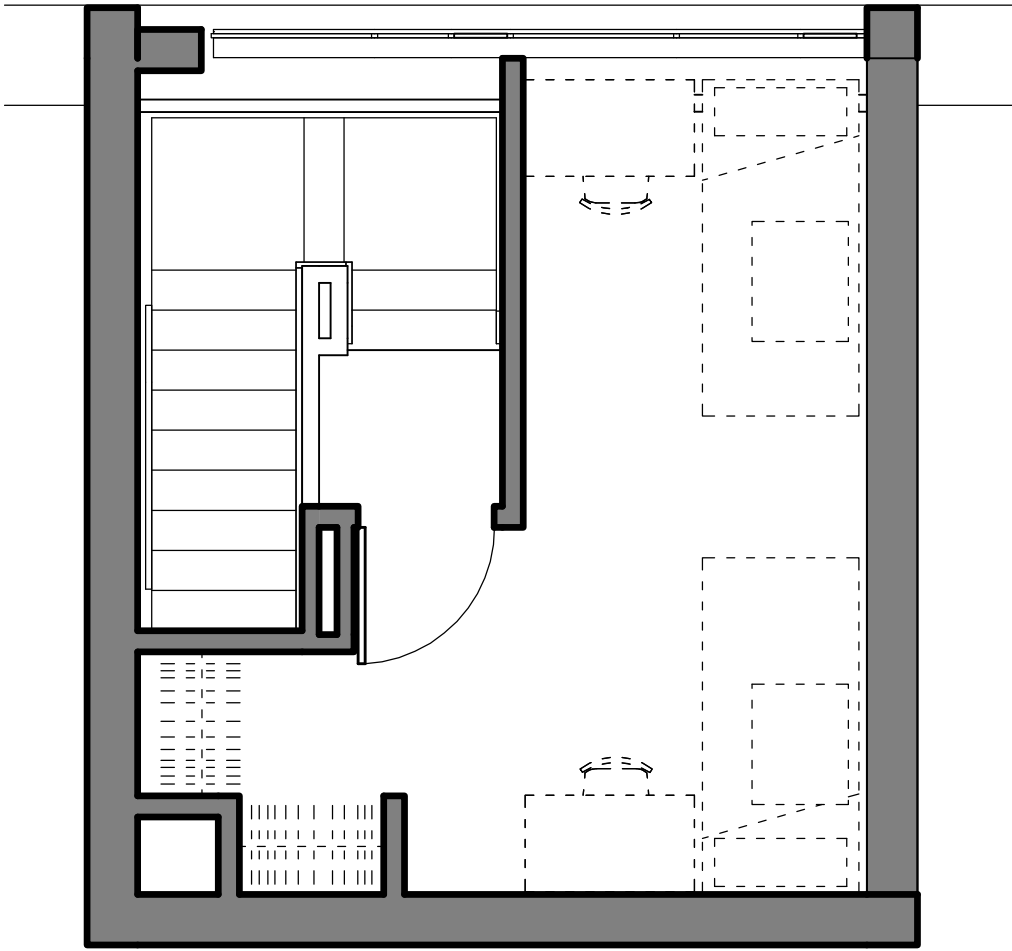

SALEM STATE UNIVERSITY
Charlotte Forten Hall
Unit Types

3-BED MINI-SUITE
1/8" = 1'-0"

SALEM STATE UNIVERSITY
Charlotte Forten Hall
Unit Types

4-BED MINI-SUITE
1/8" = 1'-0"

SALEM STATE UNIVERSITY
Charlotte Forten Hall
Unit Types

4-BED SUITE, TYPE 1
1/8" = 1'-0"

SALEM STATE UNIVERSITY
Charlotte Forten Hall
Unit Types

4-BED SUITE, TYPE 2
1/8" = 1'-0"

SALEM STATE UNIVERSITY
Charlotte Forten Hall
Unit Types

5-BED DUPLEX
1/8" = 1'-0"

SALEM STATE UNIVERSITY
Charlotte Forten Hall
Unit Types

5-BED SUITE
1/8" = 1'-0"