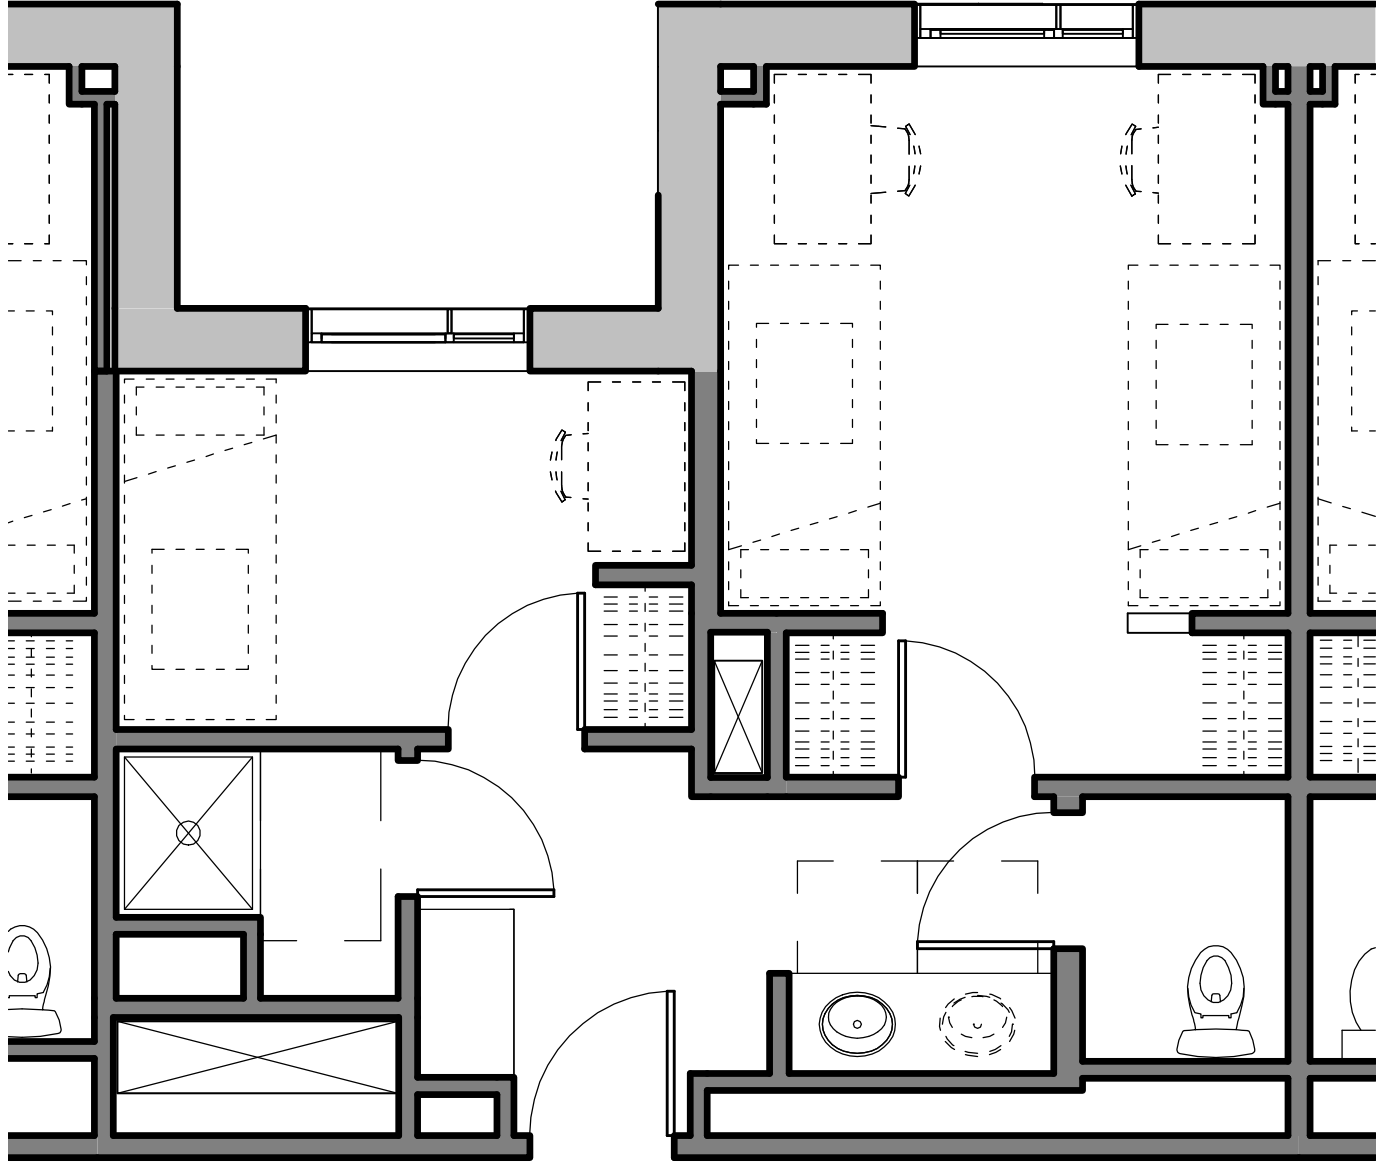

SALEM STATE UNIVERSITY
Charlotte Forten Hall
Unit Types

3-BED MINI-SUITE
1/8" = 1'-0"

SALEM STATE UNIVERSITY
Charlotte Forten Hall
Unit Types

4-BED MINI-SUITE
1/8" = 1'-0"

SALEM STATE UNIVERSITY
Charlotte Forten Hall
Unit Types

4-BED SUITE, TYPE 1
1/8" = 1'-0"

SALEM STATE UNIVERSITY
Charlotte Forten Hall
Unit Types

4-BED SUITE, TYPE 2
1/8" = 1'-0"

SALEM STATE UNIVERSITY
Charlotte Forten Hall
Unit Types

5-BED DUPLEX
1/8" = 1'-0"

SALEM STATE UNIVERSITY
Charlotte Forten Hall
Unit Types

5-BED SUITE
1/8" = 1'-0"