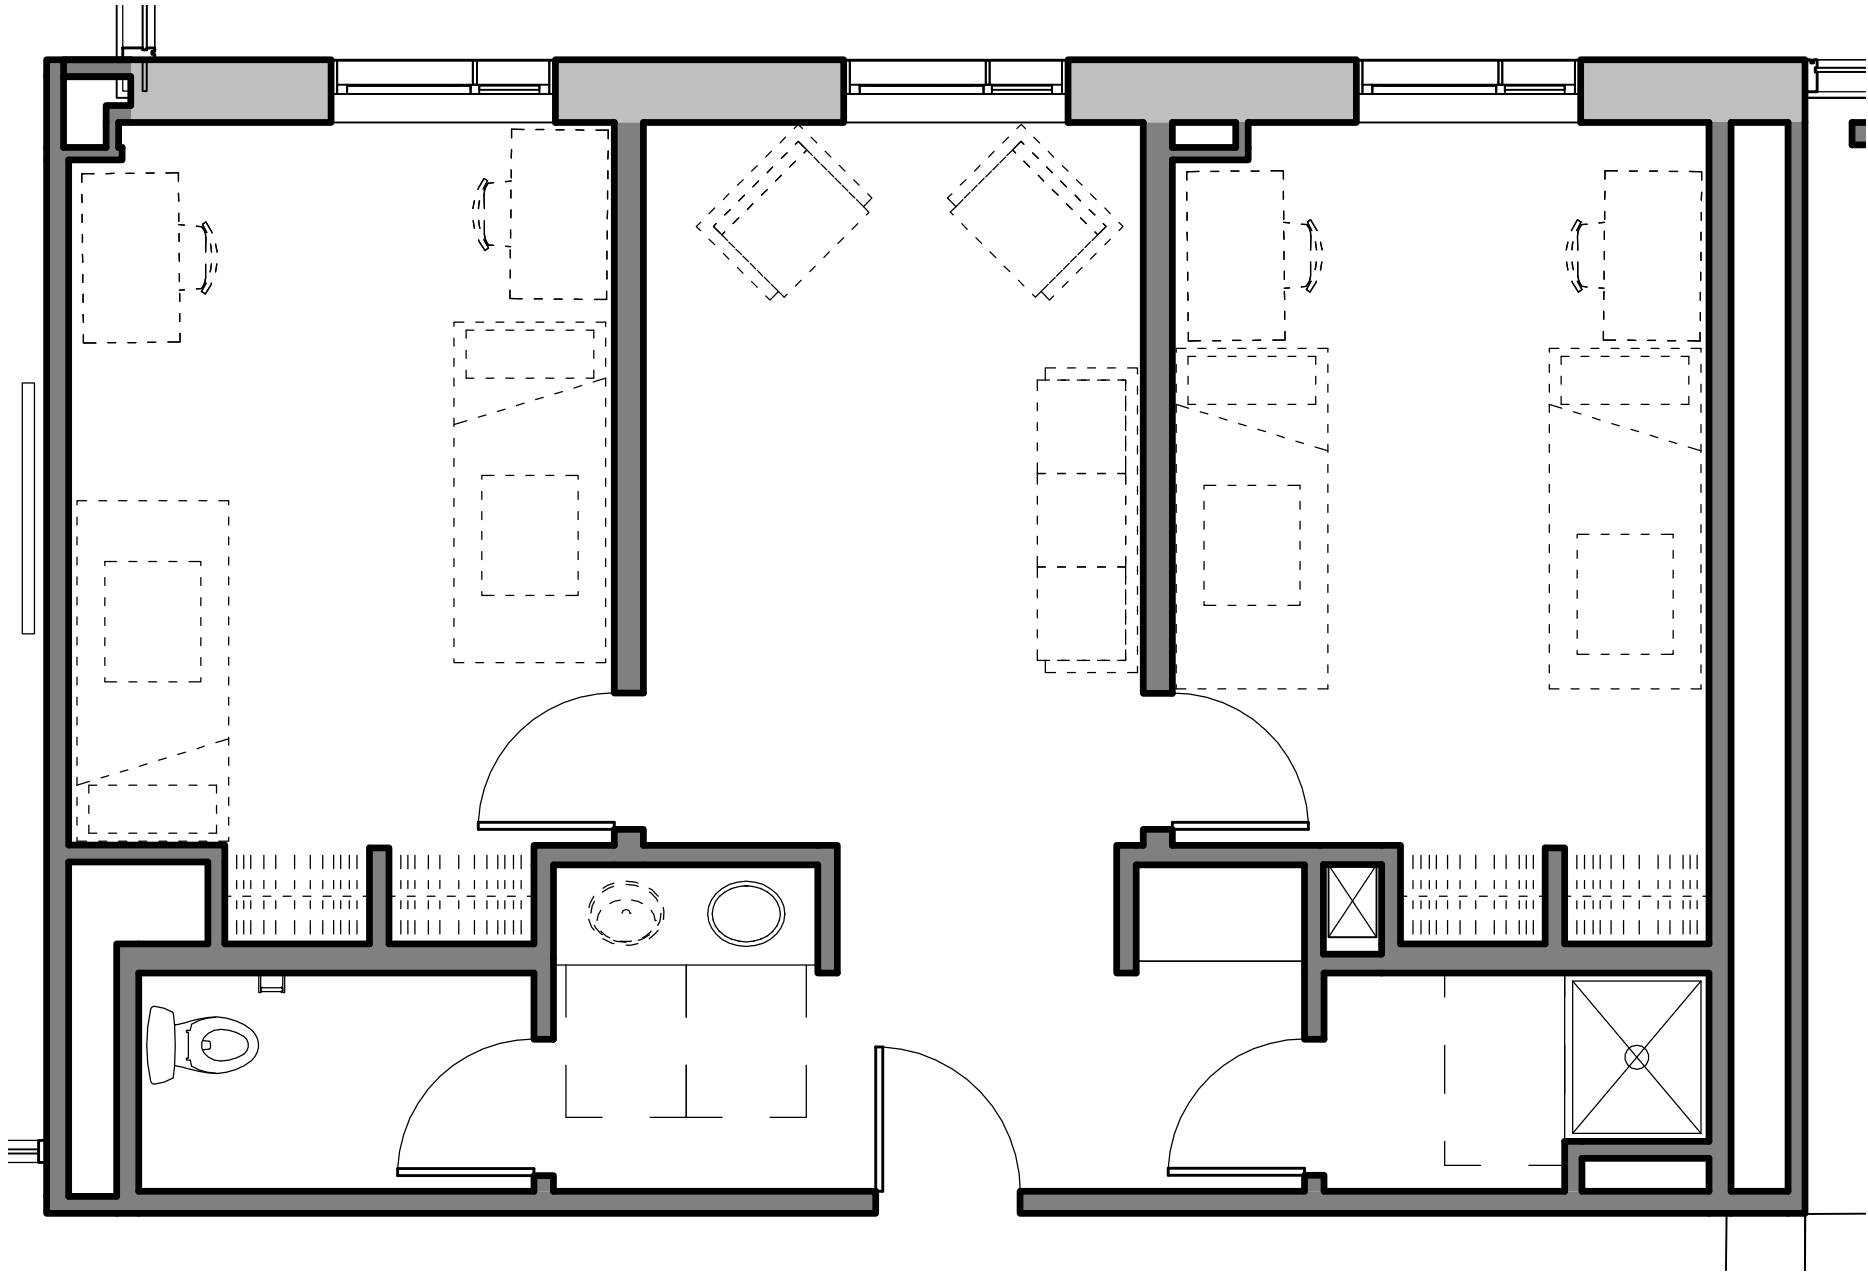

SALEM STATE UNIVERSITY
Charlotte Forten Hall
Unit Types

3-BED MINI-SUITE
1/8" = 1'-0"

SALEM STATE UNIVERSITY
Charlotte Forten Hall
Unit Types

4-BED MINI-SUITE
1/8" = 1'-0"

SALEM STATE UNIVERSITY
Charlotte Forten Hall
Unit Types

4-BED SUITE, TYPE 1
1/8" = 1'-0"

SALEM STATE UNIVERSITY
Charlotte Forten Hall
Unit Types

4-BED SUITE, TYPE 2
1/8" = 1'-0"

SALEM STATE UNIVERSITY
Charlotte Forten Hall
Unit Types

5-BED DUPLEX
1/8" = 1'-0"

SALEM STATE UNIVERSITY
Charlotte Forten Hall
Unit Types

5-BED SUITE
1/8" = 1'-0"