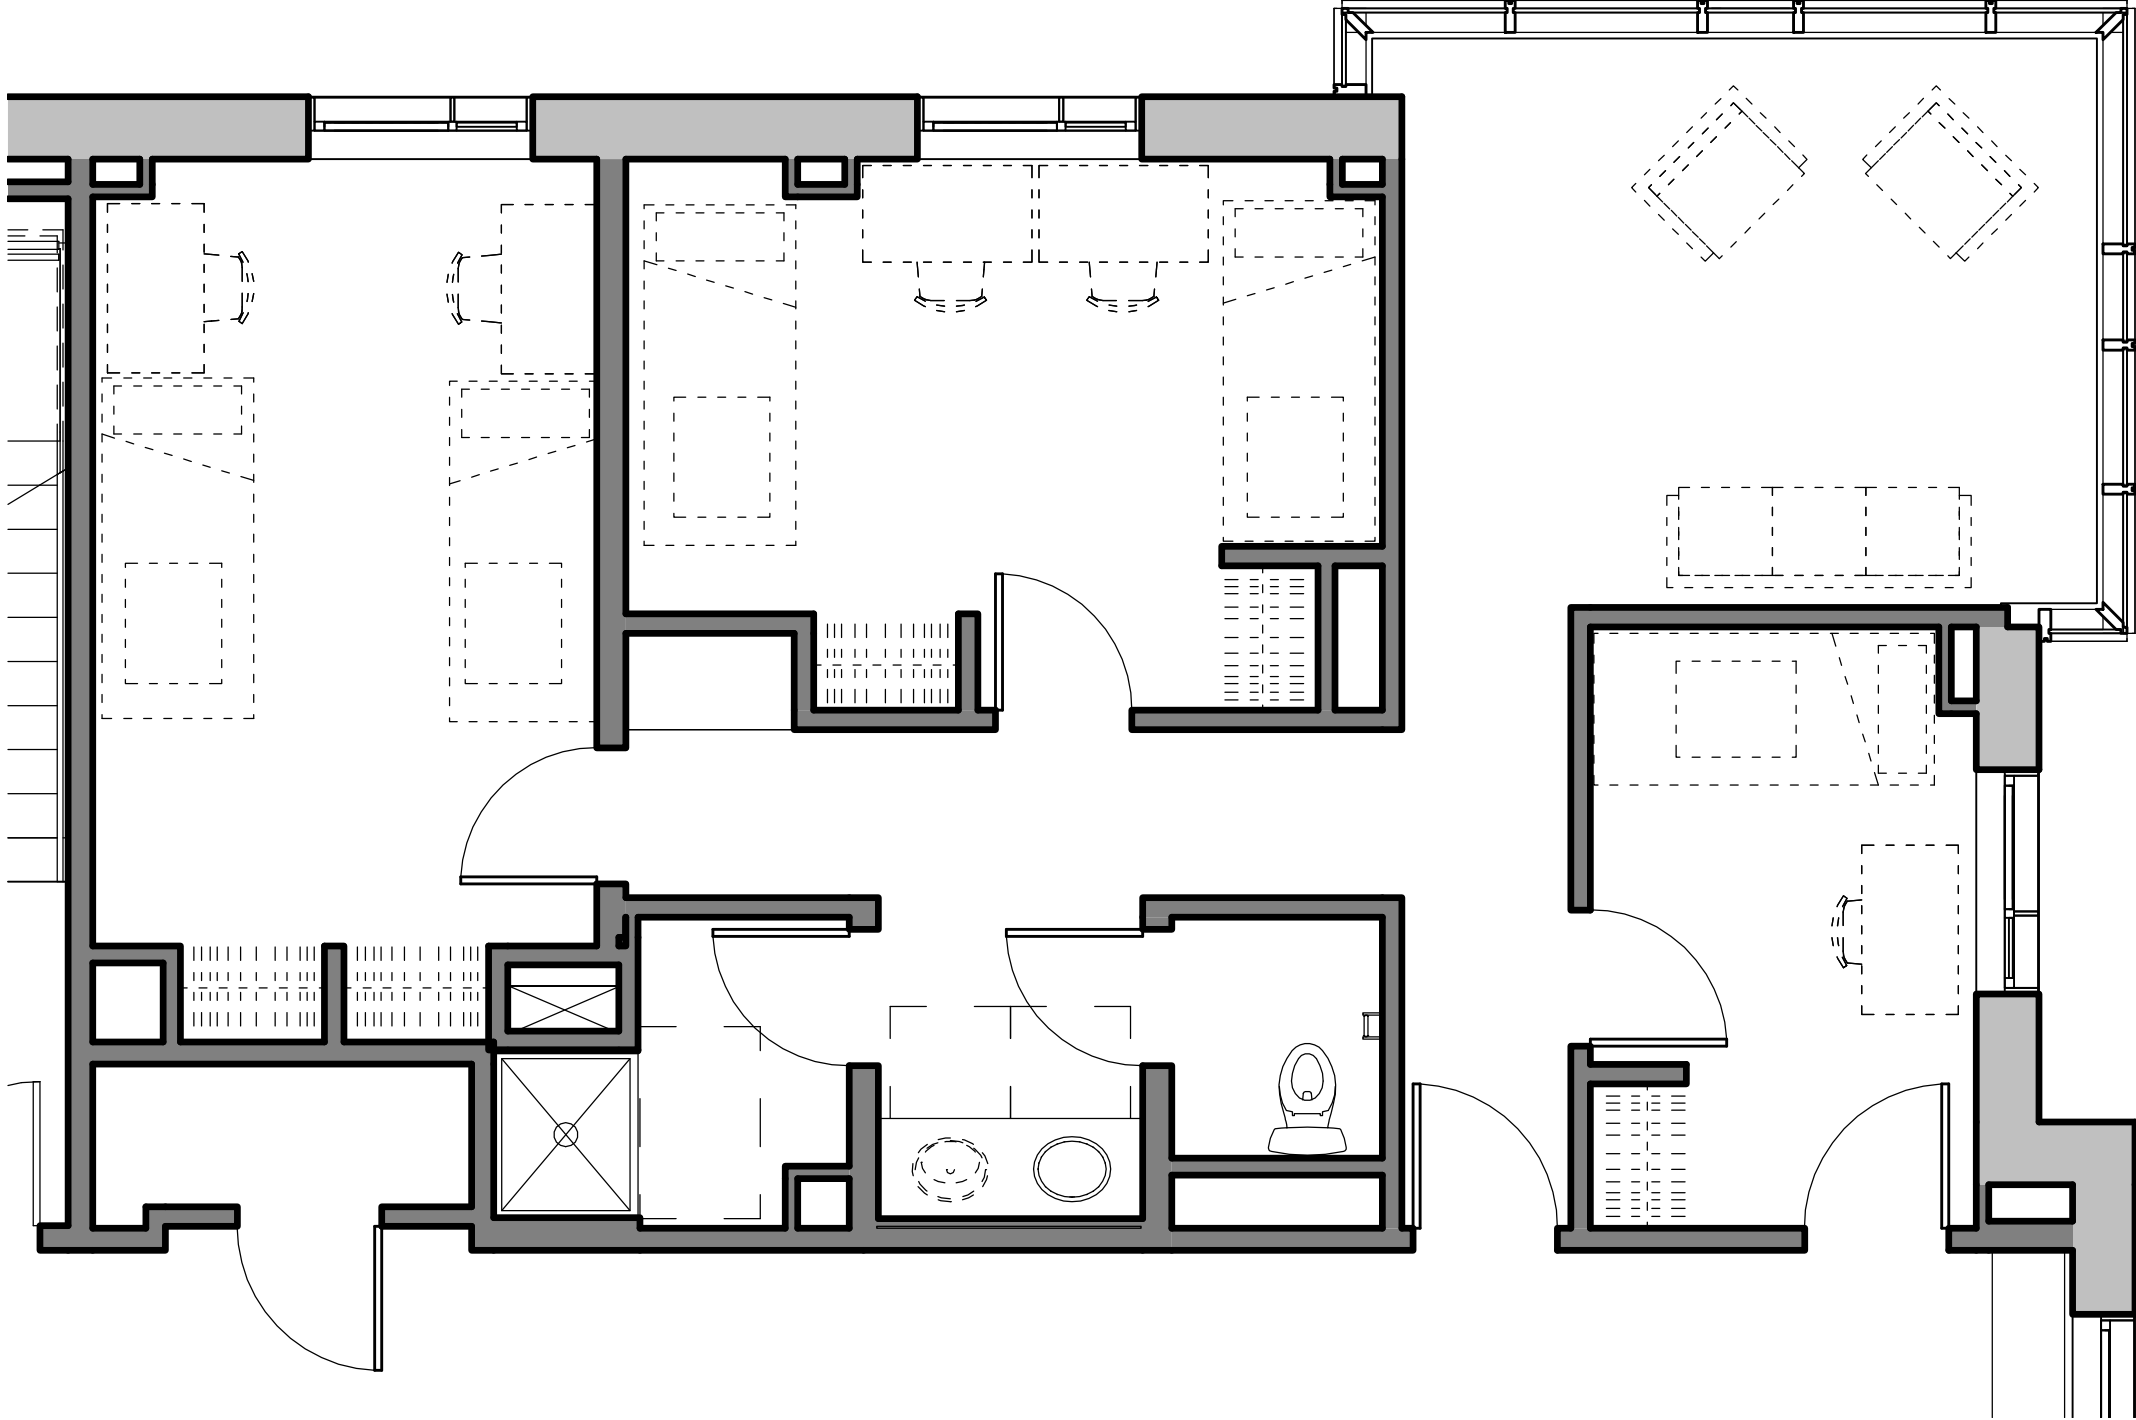

SALEM STATE UNIVERSITY
Charlotte Forten Hall
Unit Types

3-BED MINI-SUITE
1/8" = 1'-0"

SALEM STATE UNIVERSITY
Charlotte Forten Hall
Unit Types

4-BED MINI-SUITE
1/8" = 1'-0"

SALEM STATE UNIVERSITY
Charlotte Forten Hall
Unit Types

4-BED SUITE, TYPE 1
1/8" = 1'-0"

SALEM STATE UNIVERSITY
Charlotte Forten Hall
Unit Types

4-BED SUITE, TYPE 2
1/8" = 1'-0"

SALEM STATE UNIVERSITY
Charlotte Forten Hall
Unit Types

5-BED DUPLEX
1/8" = 1'-0"

SALEM STATE UNIVERSITY
Charlotte Forten Hall
Unit Types

5-BED SUITE
1/8" = 1'-0"