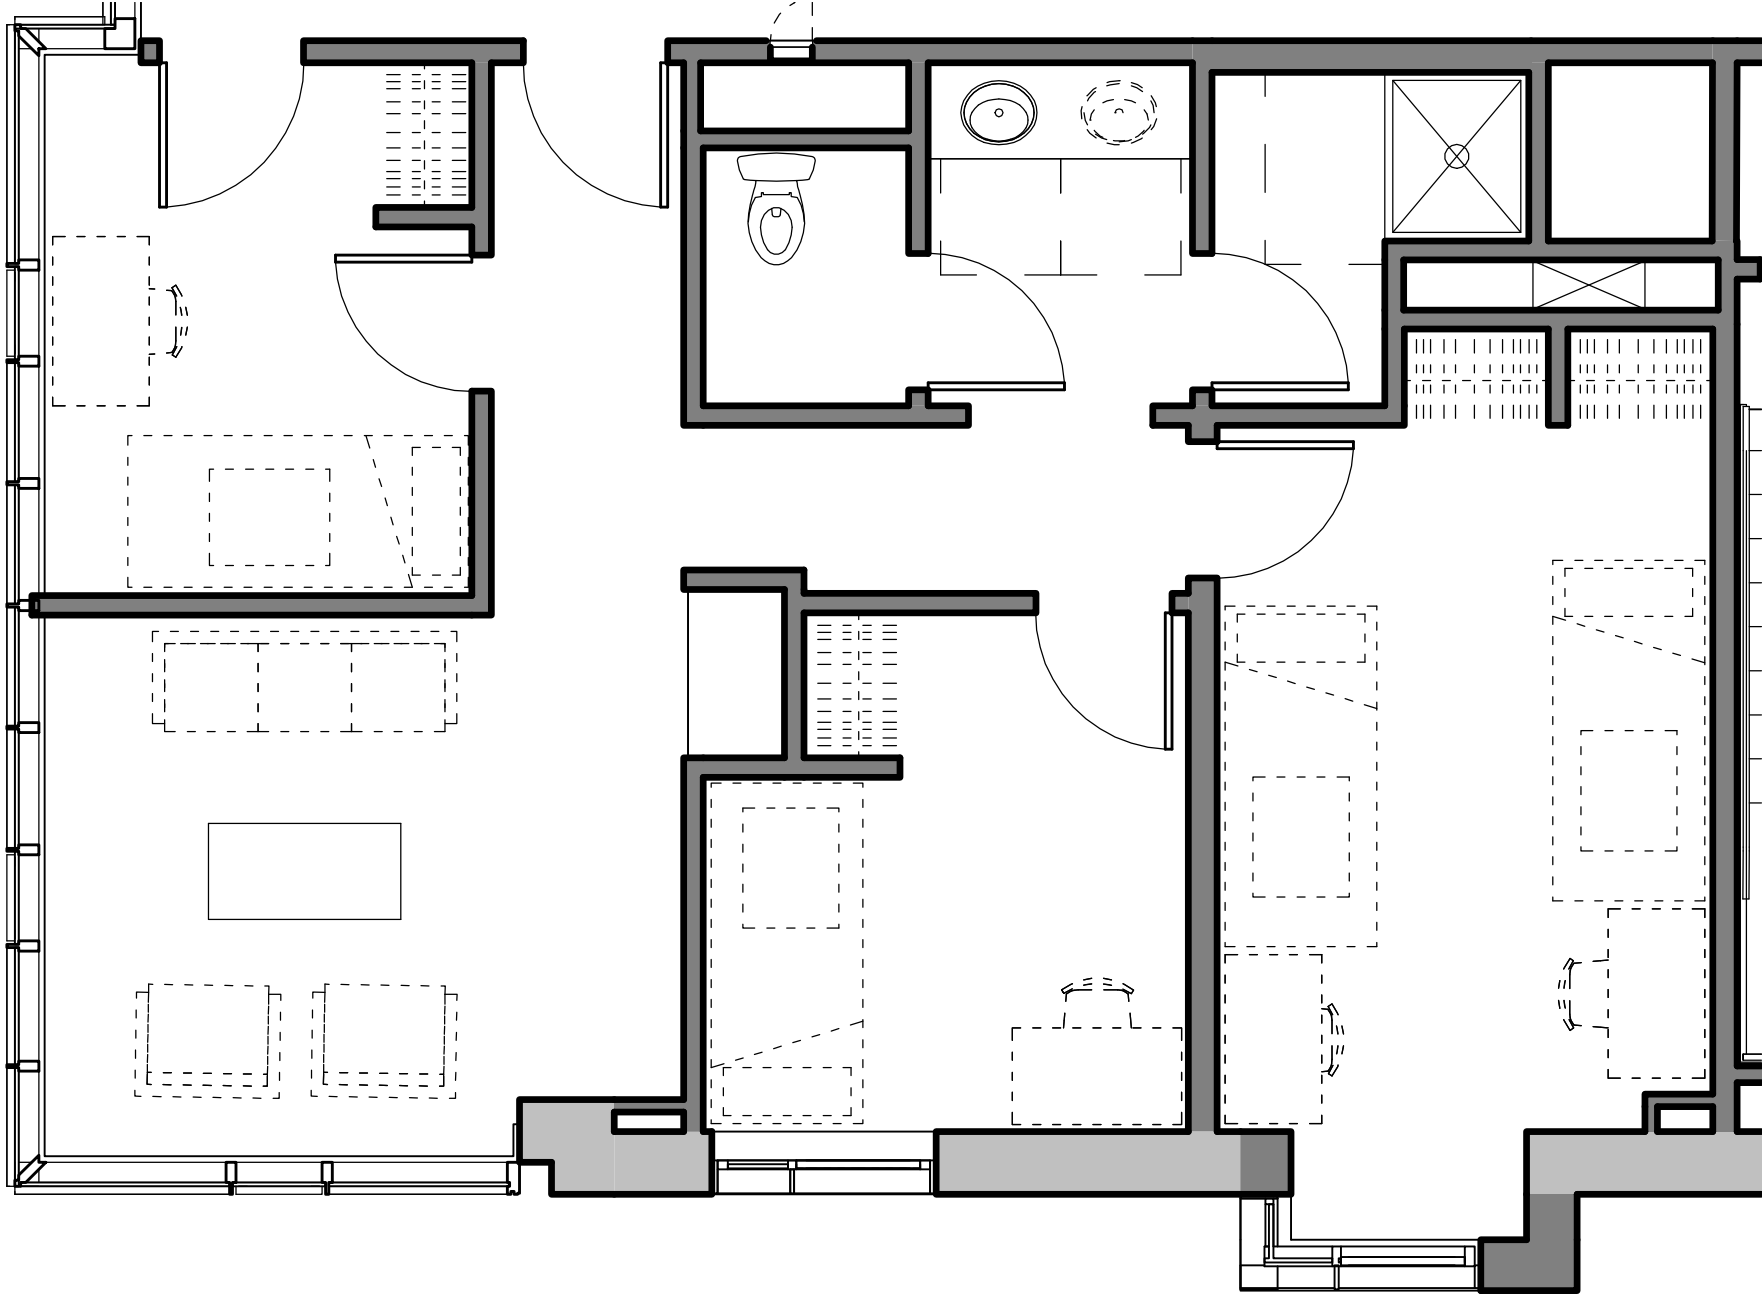

SALEM STATE UNIVERSITY
Charlotte Forten Hall
Unit Types

3-BED MINI-SUITE
1/8" = 1'-0"

SALEM STATE UNIVERSITY
Charlotte Forten Hall
Unit Types

4-BED MINI-SUITE
1/8" = 1'-0"

SALEM STATE UNIVERSITY
Charlotte Forten Hall
Unit Types

4-BED SUITE, TYPE 1
1/8" = 1'-0"

SALEM STATE UNIVERSITY
Charlotte Forten Hall
Unit Types

4-BED SUITE, TYPE 2
1/8" = 1'-0"

SALEM STATE UNIVERSITY
Charlotte Forten Hall
Unit Types

5-BED DUPLEX
1/8" = 1'-0"

SALEM STATE UNIVERSITY
Charlotte Forten Hall
Unit Types

5-BED SUITE
1/8" = 1'-0"