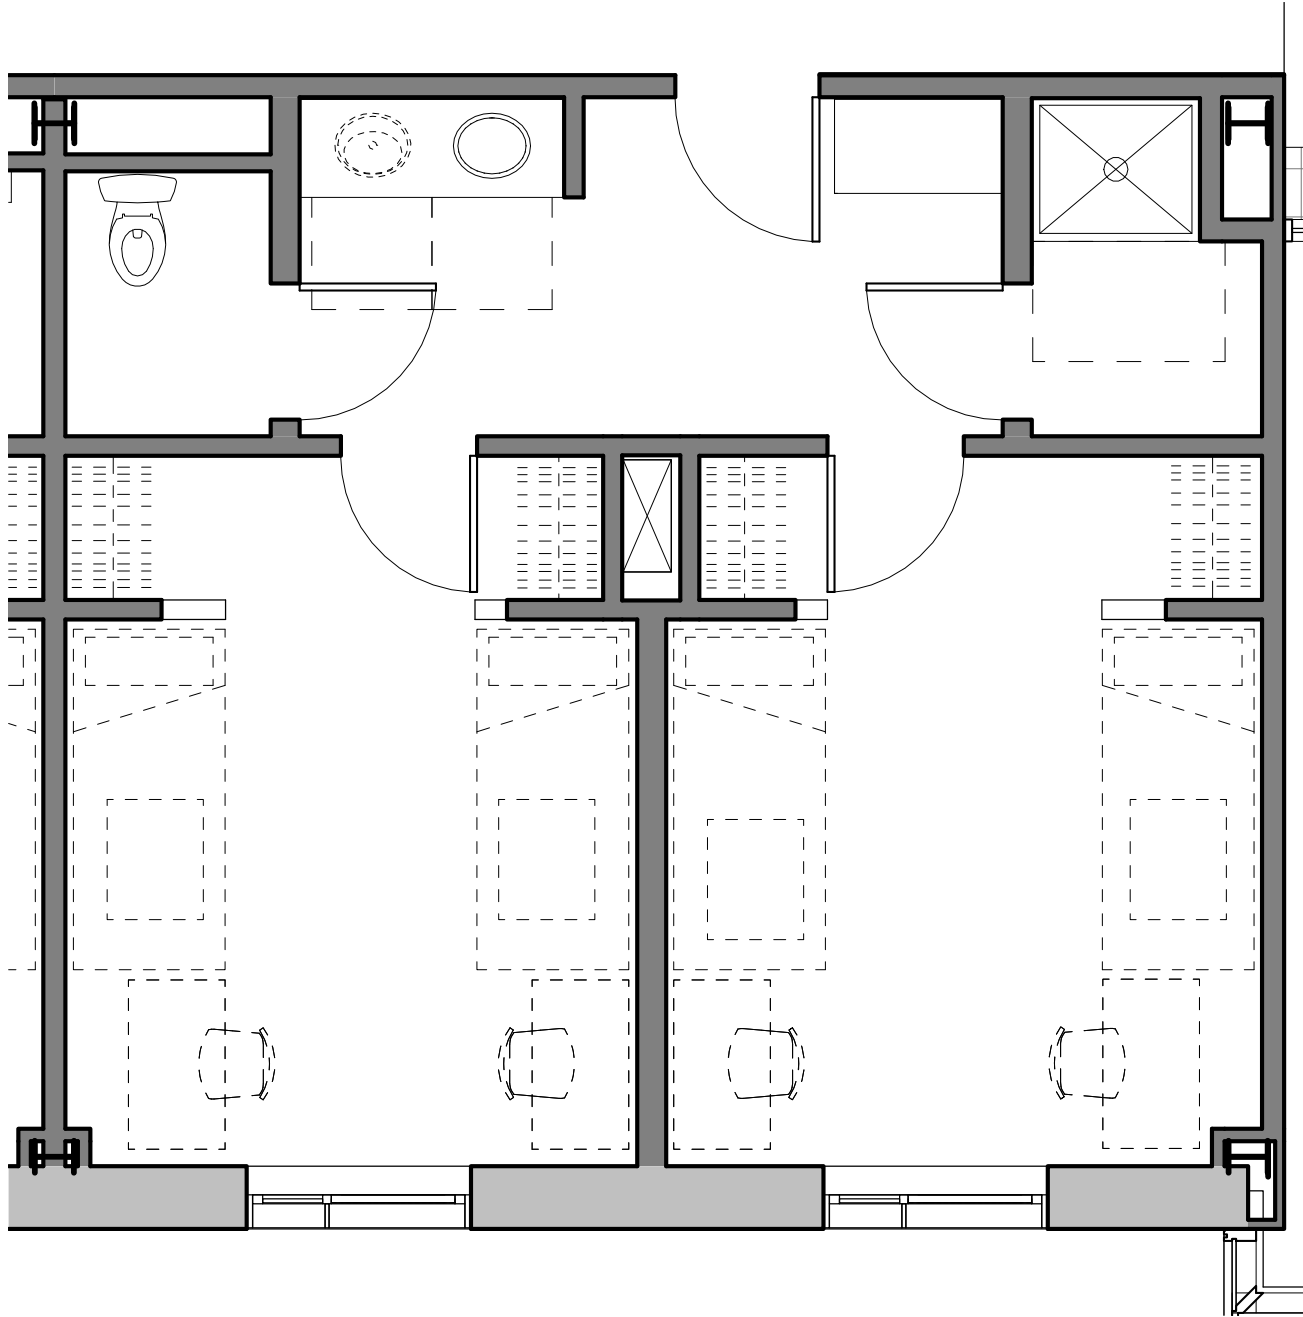

SALEM STATE UNIVERSITY
Charlotte Forten Hall
Unit Types

3-BED MINI-SUITE
1/8" = 1'-0"

SALEM STATE UNIVERSITY
Charlotte Forten Hall
Unit Types

4-BED MINI-SUITE
1/8" = 1'-0"

SALEM STATE UNIVERSITY
Charlotte Forten Hall
Unit Types

4-BED SUITE, TYPE 1
1/8" = 1'-0"

SALEM STATE UNIVERSITY
Charlotte Forten Hall
Unit Types

4-BED SUITE, TYPE 2
1/8" = 1'-0"

SALEM STATE UNIVERSITY
Charlotte Forten Hall
Unit Types

5-BED DUPLEX
1/8" = 1'-0"

SALEM STATE UNIVERSITY
Charlotte Forten Hall
Unit Types

5-BED SUITE
1/8" = 1'-0"