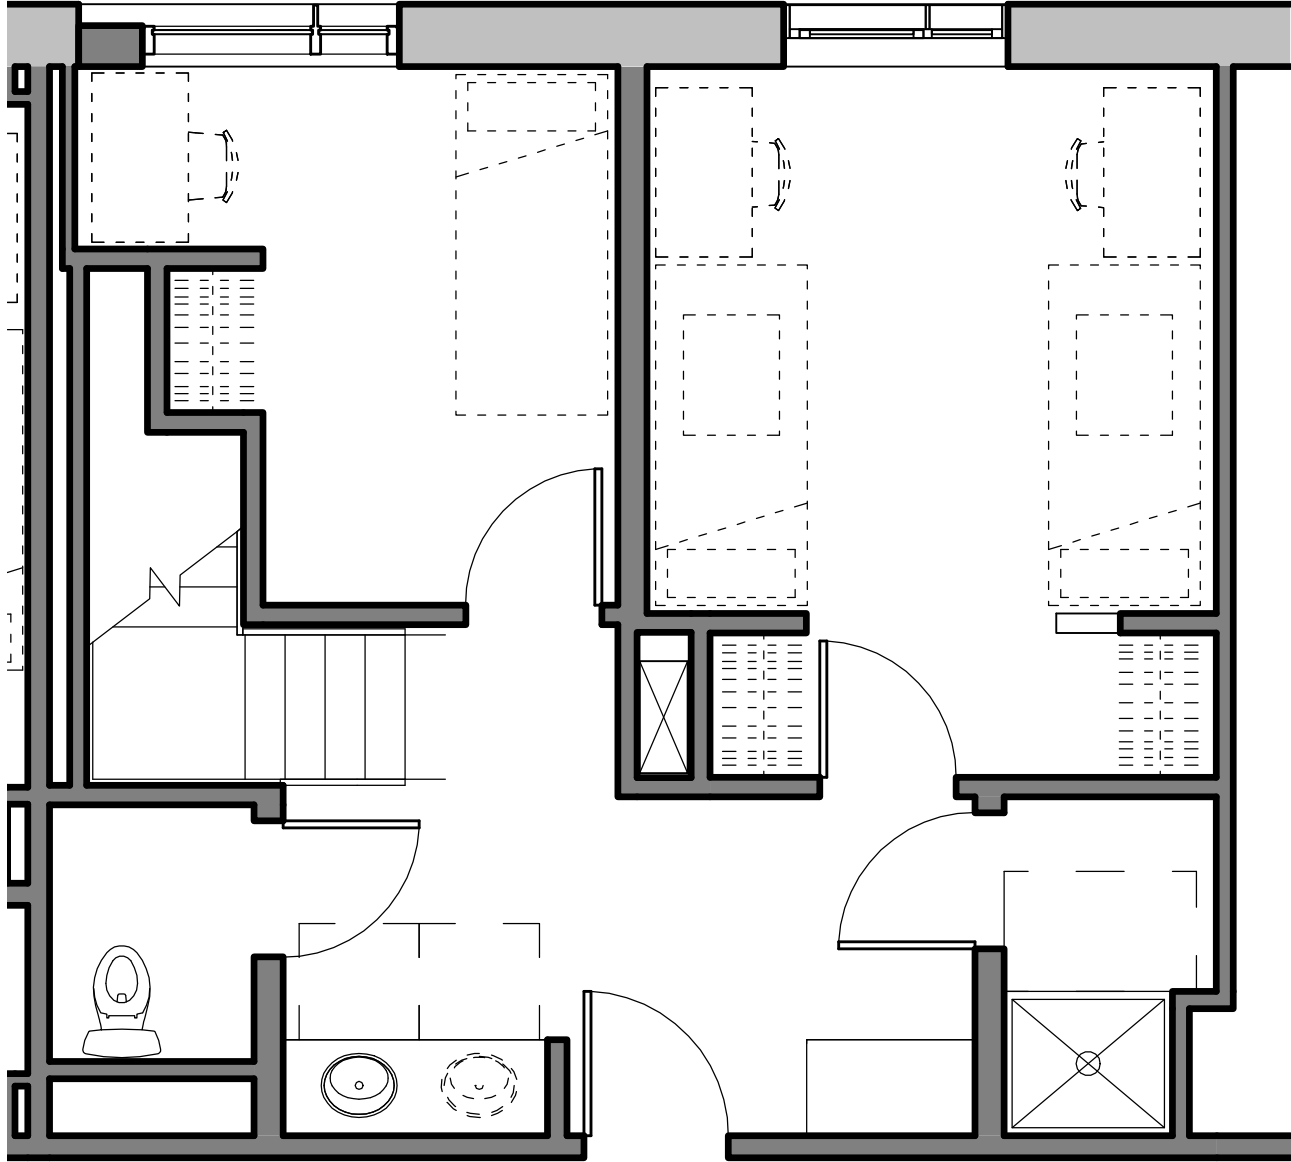

SALEM STATE UNIVERSITY
Charlotte Forten Hall
Unit Types

3-BED MINI-SUITE
1/8" = 1'-0"

SALEM STATE UNIVERSITY
Charlotte Forten Hall
Unit Types

4-BED MINI-SUITE
1/8" = 1'-0"

SALEM STATE UNIVERSITY
Charlotte Forten Hall
Unit Types

4-BED SUITE, TYPE 1
1/8" = 1'-0"

SALEM STATE UNIVERSITY
Charlotte Forten Hall
Unit Types

4-BED SUITE, TYPE 2
1/8" = 1'-0"

SALEM STATE UNIVERSITY
Charlotte Forten Hall
Unit Types

5-BED DUPLEX
1/8" = 1'-0"

SALEM STATE UNIVERSITY
Charlotte Forten Hall
Unit Types

5-BED SUITE
1/8" = 1'-0"