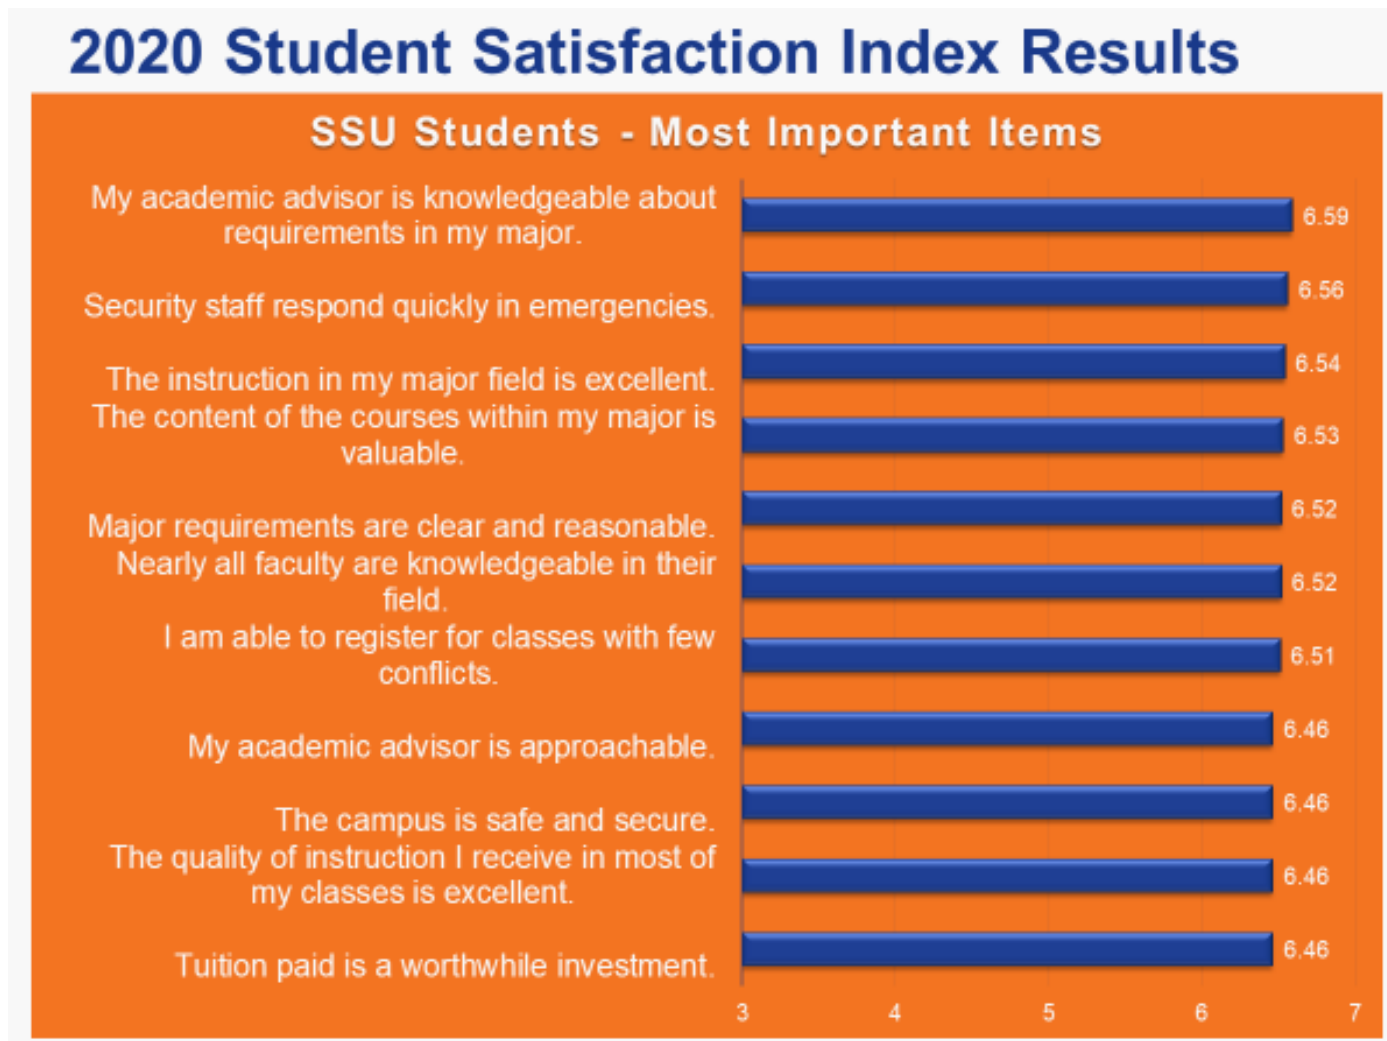

## Student Satisfaction Index (SSI)

Salem State University administered the SSI Survey in 2020 to students. The response rate was 1,258 students. The chart below indicates the items students rated as most important using a 7-point scale.

## Student Satisfaction Index (SSI)

Salem State University administered the SSI Survey in 2020 to students. The response rate was 1,258 students. The chart below indicates the items students rated as most satisfied using a 7-point scale.